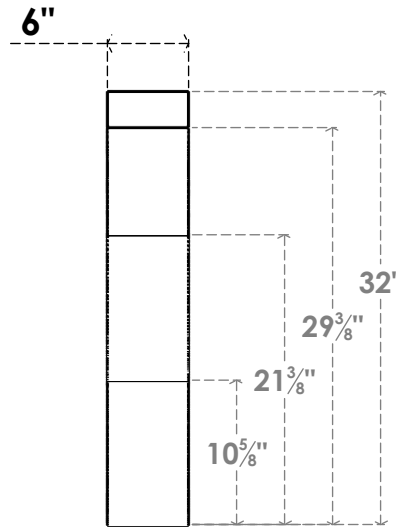

ITEM NUMBER: BRCPC060X32000X32000FST

6"W X 32"D X 32"H FUNSTON ARCHITECTURAL GRADE PVC CLOSED KNEE BRACE

SIDE PROFILE

FRONT PROFILE

ISOMETRIC

EKENA MILLWORK
2300 WEST MAIN ST.
CLARKSVILLE, TX 75426
TOLL FREE: 866-607-0453
WWW.EKENAMILLWORK.COM