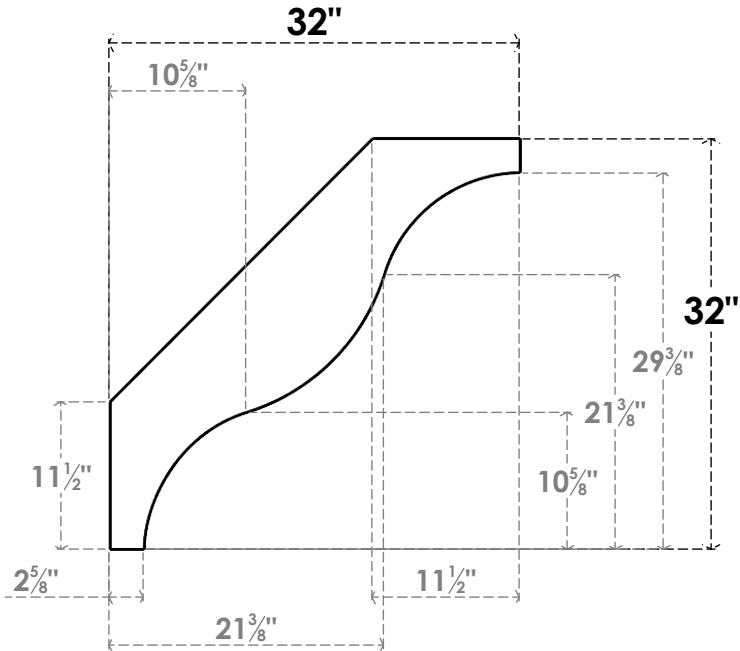

ITEM NUMBER: BRCPC060X32000X32000FST

6"W X 32"D X 32"H FUNSTON ARCHITECTURAL GRADE PVC CLOSED KNEE BRACE

SIDE PROFILE

FRONT PROFILE

ISOMETRIC

EKENA MILLWORK
2300 WEST MAIN ST.
CLARKSVILLE, TX 75426
TOLL FREE: 866-607-0453
WWW.EKENAMILLWORK.COM